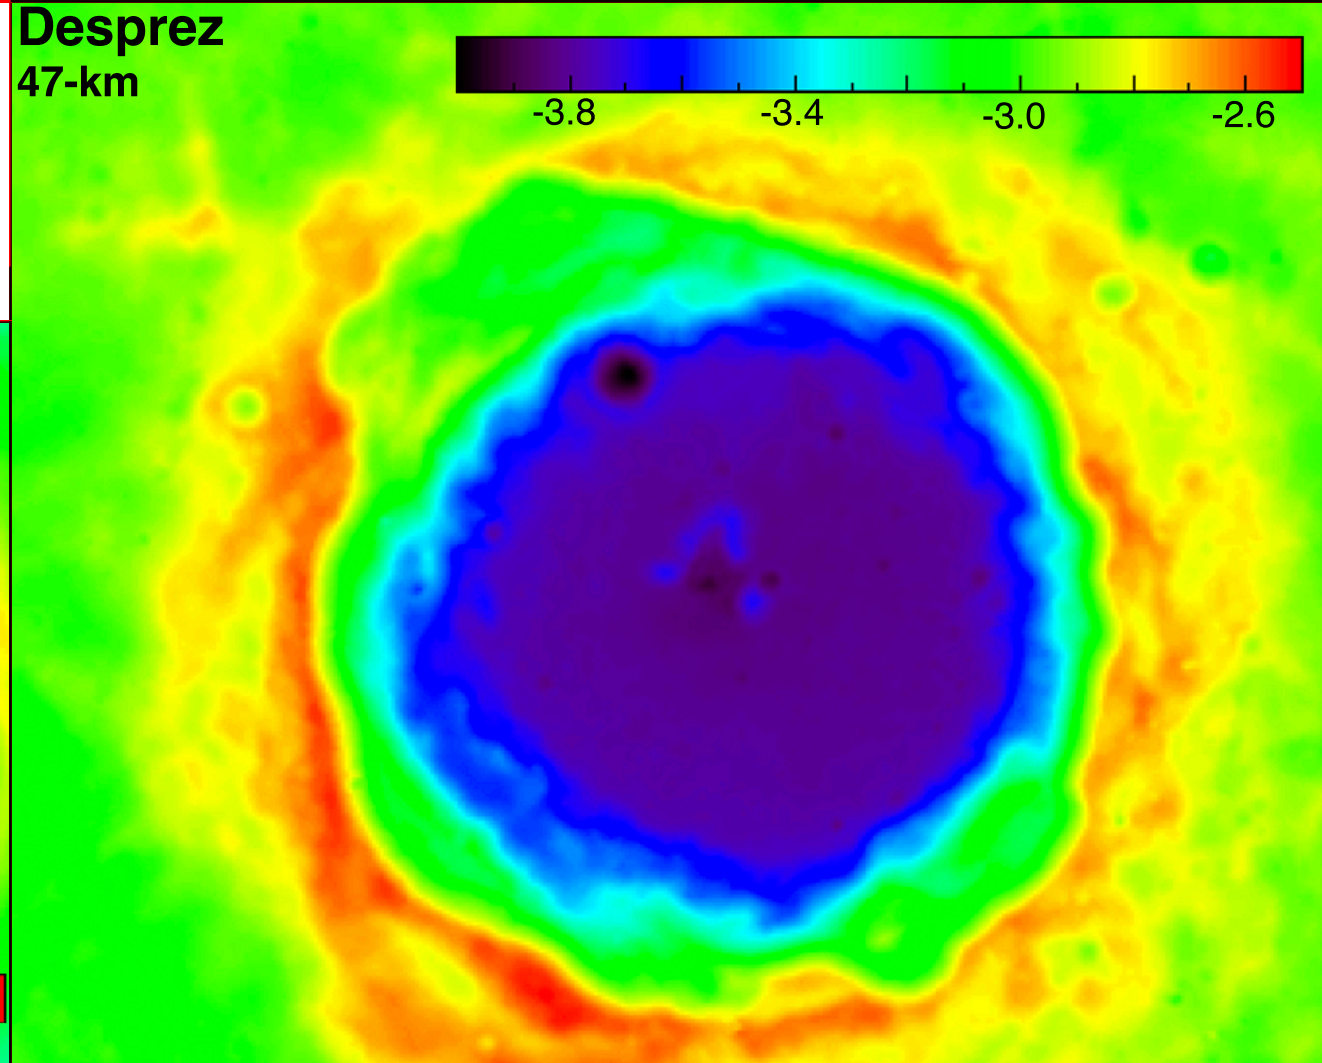

Digital Elevation Models (km)

125 m/pixel

Angelou
18-km

Bechet
18-km

Desprez
47-km

Ensor
25-km

Fuller
27-km

Jimenez
27-km

Josetsu
30-km

Laxness
26-km