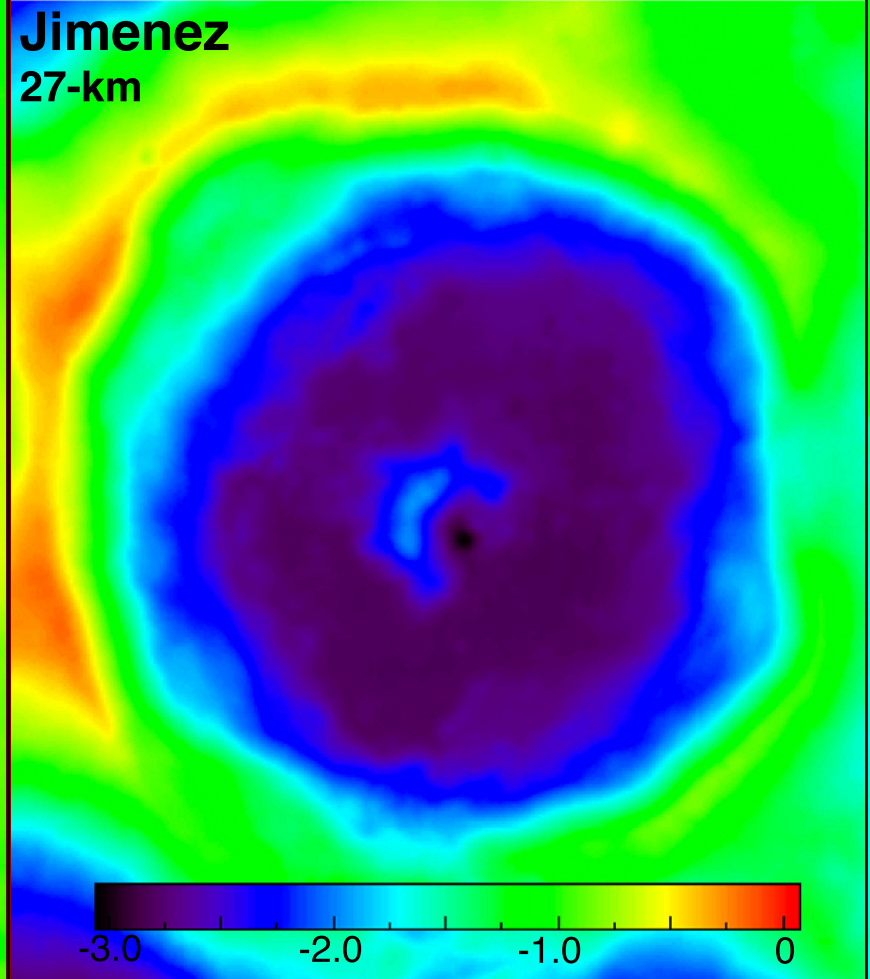

Digital Elevation Models (km)

125 m/pixel

Angelou
18-km

Bechet
18-km

Desprez
47-km

Ensor
25-km

Fuller
27-km

Jimenez
27-km

Josetsu
30-km

Laxness
26-km