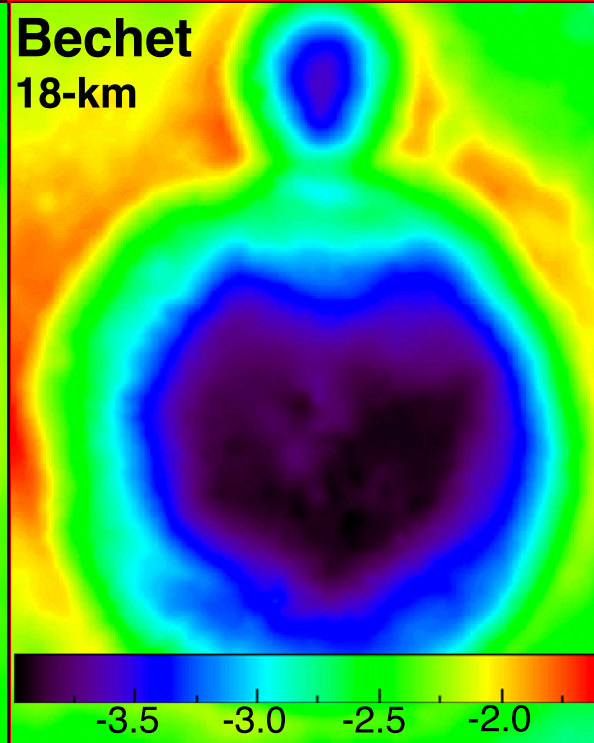

Digital Elevation Models (km)

125 m/pixel

Angelou
18-km

Bechet
18-km

Desprez
47-km

Ensor
25-km

Fuller
27-km

Jimenez
27-km