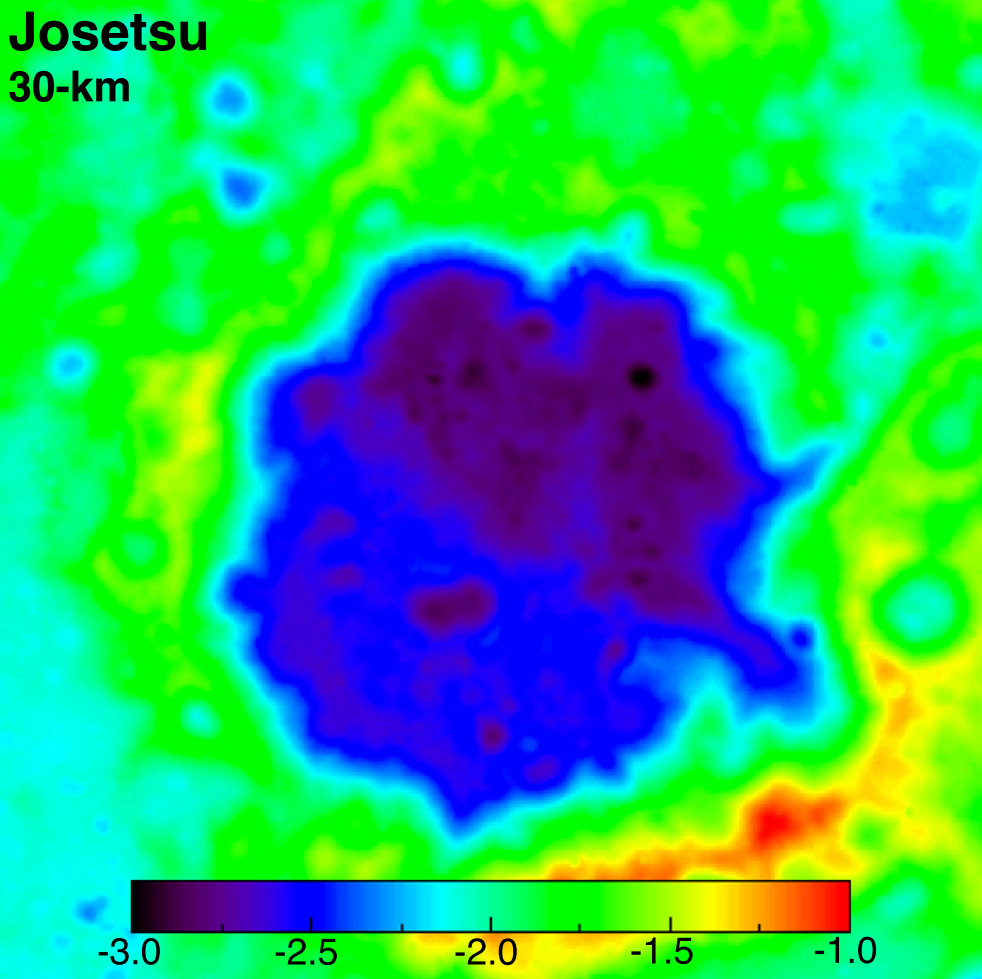

Digital Elevation Models (km)

125 m/pixel

Angelou
18-km

Bechet
18-km

Desprez
47-km

Ensor
25-km

Fuller
27-km

Jimenez
27-km

Josetsu
30-km

Laxness
26-km