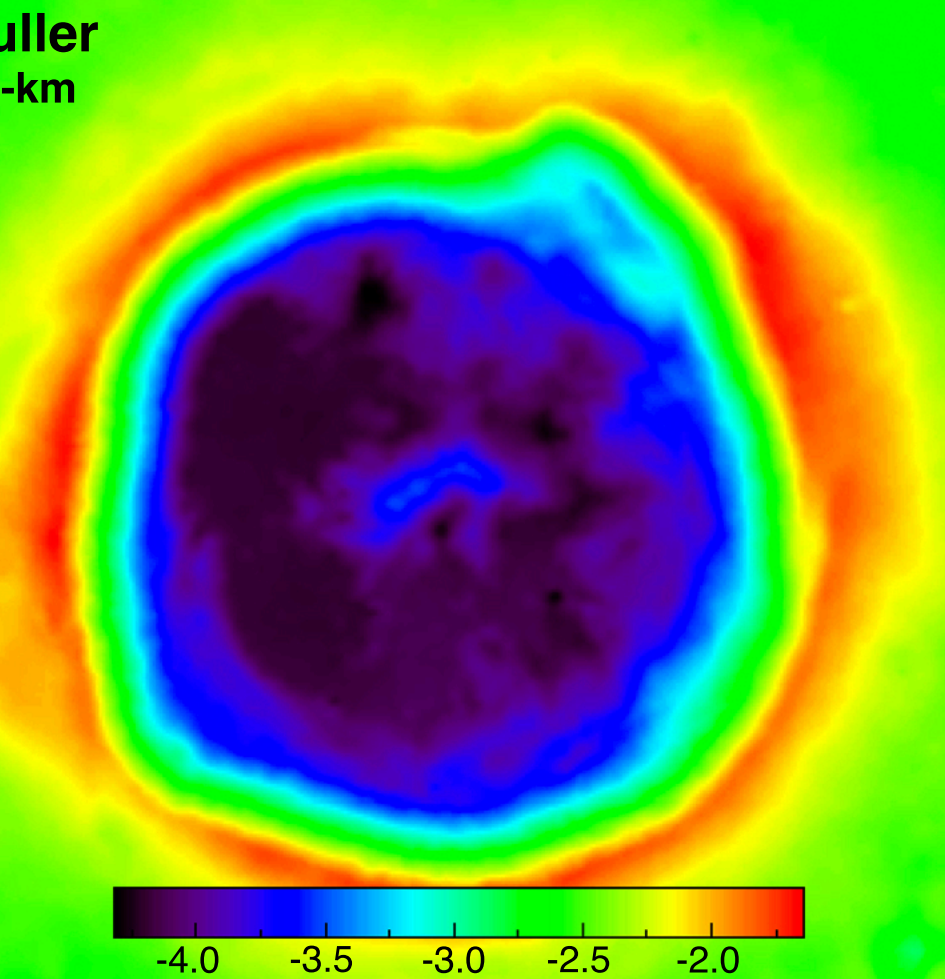

Digital Elevation Models (km)

125 m/pixel

Angelou
18-km

Bechet
18-km

Desprez
47-km

Ensor
25-km

Fuller
27-km

Jimenez
27-km

Josetsu
30-km

Laxness
26-km