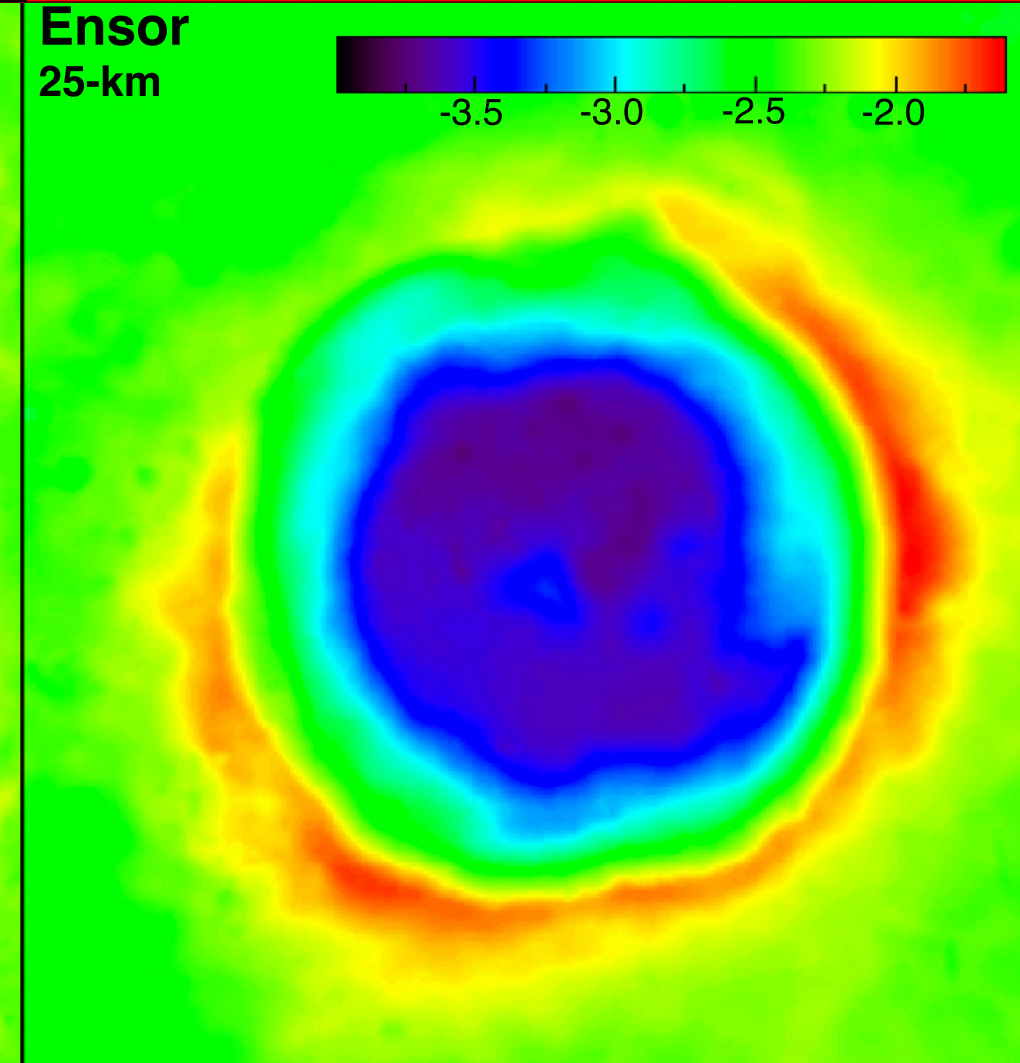

Digital Elevation Models (km)

125 m/pixel

Angelou
18-km

Bechet
18-km

Desprez
47-km

Ensor
25-km

Fuller
27-km

Jimenez
27-km

Josetsu
30-km

Laxness
26-km