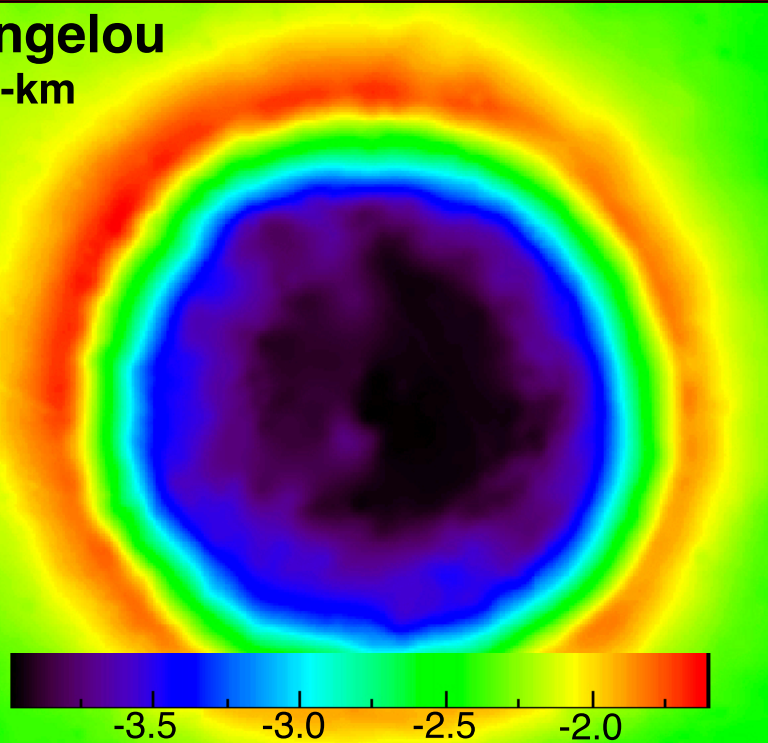

Digital Elevation Models (km)

125 m/pixel

Angelou
18-km

Bechet
18-km

Desprez
47-km

Ensor
25-km

Fuller
27-km

Jimenez
27-km

Josetsu
30-km

Laxness
26-km